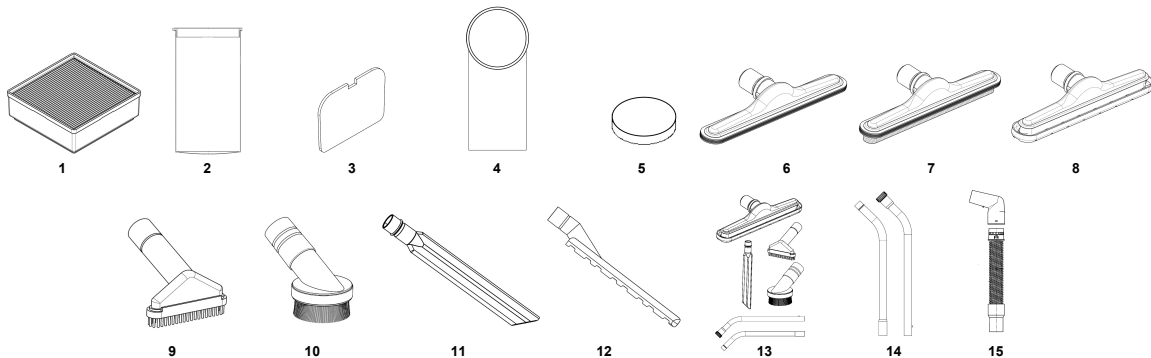

Comfort Pak™ 6 & 10 Canister Vacuums

BODY

#	Description	Parts Number		Pricing
		6	10	
1	Fan Unit - 120V, 1300W	1471109500		
2	Motor Suspension Kit	1471111500		
3	Switch Assembly	107402274		
4	Switch	1405496510		
5	Power Cord	1403859500		
6	Cord Extension	1471243500		
7	Anti Strain Snap Hook	1471346500		
8	Latch Kit	1471101500		
9	Basket Sack Filter	1471115500		
10	Adjusting Plate	1471092500		
11	Lifting Strap	1471247500		
12	Back Plate Padding	1471248500		
13	Extension Belt	1471249500		
14	Standard Harness	1471090500		
15	Premium Harness	1471246500		
16	Standard Harness Kit	1471090510		
17	Premium Harness Kit	1471246510		

BAGS, FILTERS and TOOLS

#	Description	Parts Number		Pricing
		6	10	
1	HEPA Filter	1471104500		
2	Sack Filter	1471100500	1471099500	
3	Exhaust Filter	1471089500		
4	Dust Bag	1471098510	1471097500	
5	Prefilter	1471095500		
6	Scalloped Carpet Floor Tool	1471383520		
7	Hard Floor Brush Tool	1471383510		
8	Quick-Glide Multi Surface Floor Tool	1471383500		
9	Upholstery Tool	1471384500		
10	Dust Tool	1471385500		
11	Crevice Tool	1471386500		
12	Paddle Nozzle	1407547500		
13	Standard Accessory Kit	1471388500		
14	S-Wands	1471387500		
15	Hose	1471237500		