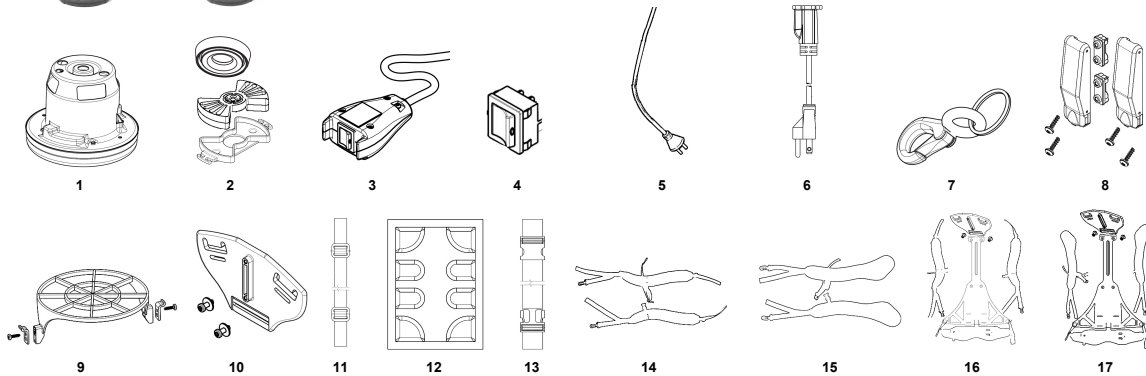

Comfort Pak™ 6 & 10 Canister Vacuums

BODY

#	Description	Parts Number		Pricing
		6	10	
1	Fan Unit - 120V, 1300W	1471109500		
2	Motor Suspension Kit	1471111500		
3	Switch Assembly	107402274		
4	Switch	1405496510		
5	Power Cord	1403859500		
6	Cord Extension	1471243500		
7	Anti Strain Snap Hook	1471346500		
8	Latch Kit	1471101500		
9	Basket Sack Filter	1471115500		
10	Adjusting Plate	1471092500		
11	Lifting Strap	1471247500		
12	Back Plate Padding	1471248500		
13	Extension Belt	1471249500		
14	Standard Harness	1471090500		
15	Premium Harness	1471246500		
16	Standard Harness Kit	1471090510		
17	Premium Harness Kit	1471246510		

BAGS, FILTERS and TOOLS

#	Description	Parts Number		Pricing
		6	10	
1	HEPA Filter	1471104500		
2	Sack Filter	1471100500	1471099500	
3	Exhaust Filter	1471089500		
4	Dust Bag	1471098510	1471097500	
5	Prefilter	1471095500		
6	Scalloped Carpet Floor Tool	1471383520		
7	Hard Floor Brush Tool	1471383510		
8	Quick-Glide Multi Surface Floor Tool	1471383500		
9	Upholstery Tool	1471384500		
10	Dust Tool	1471385500		
11	Crevice Tool	1471386500		
12	Paddle Nozzle	1407547500		
13	Standard Accessory Kit	1471388500		
14	S-Wands	1471387500		
15	Hose	1471237500		